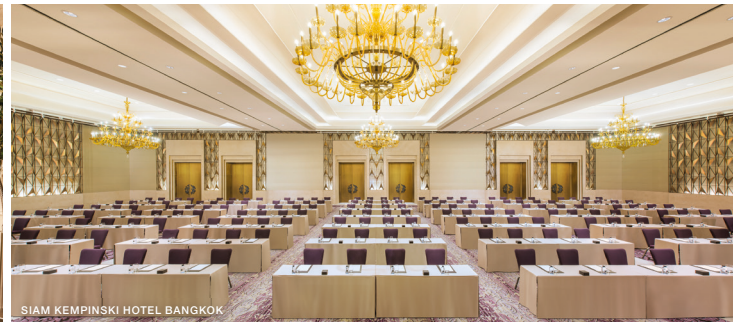

Middle East & Africa

	TOTAL NUMBER OF ROOMS (SUITES)	MAXIMUM CAPACITY persons, theatre style		BALLROOM		NUMBER OF MEETING ROOMS	TOTAL MEETING SPACE in sq.m			NUMBER OF RESTAURANTS	NUMBER OF BARS	BEACH	OUTDOOR POOL	INDOOR POOL	GOLF ⁽¹⁾	WATER SPORTS ⁽¹⁾	AIRPORT distance in km	TRAIN STATION distance in km	CLIMATE
		FLOOR AREA in sq.m	CEILING HEIGHT in m	FLOOR AREA in sq.m	CEILING HEIGHT in m		MEETING ROOMS	CONFERENCE ROOMS	OTHER										
Djibouti Palace Kempinski DJIBOUTI DJIBOUTI	320 (41)	1,200	960 7.75	8	1,306	4 5	✓	✓	✓								JIB 12	10.8	BWh
Kempinski Nile Hotel EGYPT CAIRO · GARDEN CITY	191 (54)	120	196 2.6	4	396	2 4		✓	✓								CAI 21	1	BWh
Royal Maxim Palace Kempinski EGYPT CAIRO · NEW CAIRO	245 (21)	2,200	3,042 5.25	11	4,774	5 3		✓	✓	✓	○						CAI 15	32	BWh
Kempinski Hotel Soma Bay EGYPT RED SEA	325 (34)	300	375 5	5	525	3 2	✓	✓	✓	○	✓						HRG 45	-	BWh
Kempinski Hotel Gold Coast City GHANA ACORA	269 (24)	850	1,028 5.9	15	2,500	2 4		✓	✓			✓					ACC 17	-	Aw
The David Kempinski ISRAEL TEL AVIV-YAFO	250 (56)	700	776 5.2	11	2,000	5 6	✓	✓	✓			✓					TLV 20	6.2	Csa
Bristoria Hotel Erbil IRAQ ERBIL	118 (10)	-	-	5	324	2 1		✓	✓								EBL 19	-	Csa
Kempinski Hotel Aqaba JORDAN AQABA RED SEA	200 (30)	400	382 4.15	4	562	3 3	✓	✓	✓	○	✓						AQJ 11	-	BWh
Kempinski Hotel Ishtar JORDAN DEAD SEA	345 (89)	600	876 8	11	1,523	4 3	✓	✓	✓	✓		✓					AMM 70	-	BSh
Olare Mara Kempinski KENYA MASAI MARA	12 (1)	-	-	1	33	1 1		✓	✓								(3)	-	Csb
Villa Rosa Kempinski KENYA NAIROBI	200 (13)	500	625 3.2	9	739	4 1		✓	✓			✓					NBO 20 WIL 7	4.5	Cfb
Kempinski Summerland Hotel & Resort LEBANON BEIRUT	153 (20)	800	925 3.9	5	1,012	2 4	✓	✓	✓	○	✓						BEY 5	-	Csa
Kempinski Hotel Muscat OMAN MUSCAT	310 (40)	1,200	1,081 5.75	11	2,115	4 7	✓	✓	✓	○	✓						MCT 10	-	BWh
Kempinski Residences & Suites Doha QATAR DOHA	368 (368)	-	-	1	40	2 2			✓			✓					DOH 20	-	BWh
Marsa Malaz Kempinski QATAR THE PEARL · DOHA	281 (73)	1,200	1,100 7.7	10	2,700	7 5	✓	✓	✓	✓	○	✓					DOH 29	-	BWh
Kempinski Al Othman Hotel SAUDI ARABIA AL KHOBAR	218 (58)	2x 800	2x 1,000 6	13	2,197	5 1			✓	✓		✓					DMM 50	20	BWh
Kempinski Seychelles Resort Baie Lazare SEYCHELLES MAHE	148 (6)	200	284 5.6	2	324	3 1	✓	✓	✓	✓		✓					SEZ 20	-	Af
Kempinski Central Avenue UNITED ARAB EMIRATES DUBAI	195 (53)	500	576 8	9	950	2 2		✓	✓			✓					DXB 13 DWC 51	1.3	BWh
Kempinski Hotel Mall of the Emirates UNITED ARAB EMIRATES DUBAI	388 (61)	150	150 2.7	10	1,673	3 1		✓	✓	✓	○	○					DXB 26 DWC 48	0.1	BWh
Kempinski Hotel & Residences Palm Jumeirah UNITED ARAB EMIRATES DUBAI	244 (244)	-	-	1	30	2 1	✓	✓	✓	○	✓						DXB 35 DWC 47	-	BWh
Kempinski The Boulevard UNITED ARAB EMIRATES DUBAI	160 (38)	450	500 7.6	7	700	1 2		✓	✓			✓					DXB 13 DWC 51	1.1	BWh